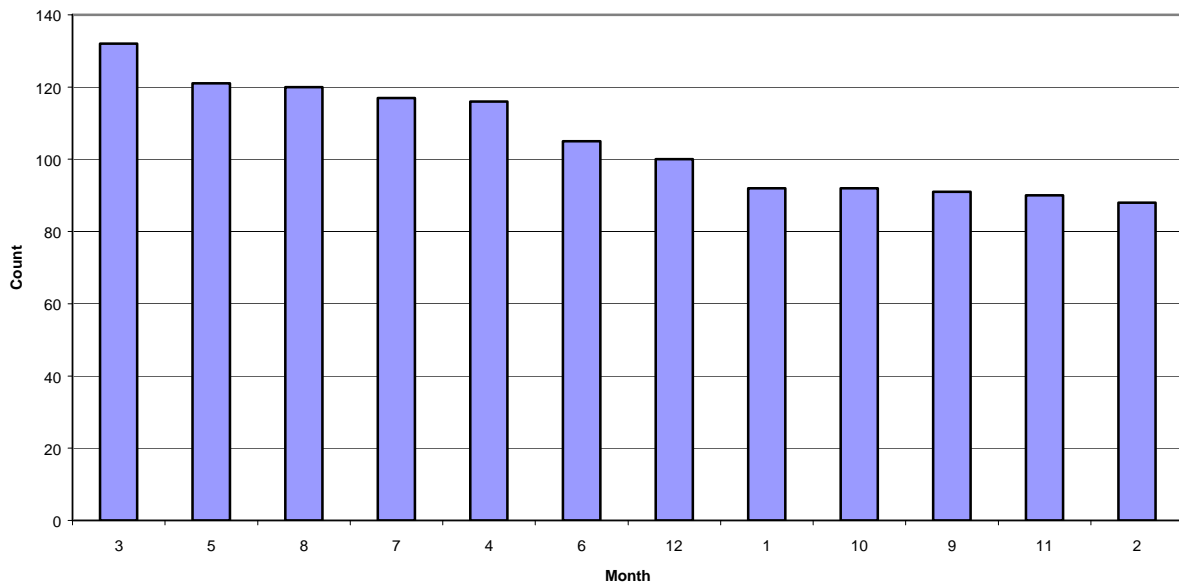

Table 1

Birth Month

Chart 1 – Total Population

As can be seen, the months March (3) through and including August (8), representing 50% of the year, is the time frame when the majority (56%) of children were born. If we include September, this seven month period would represent 58% of the year and 63% of the births. Prima facie there would appear to be a selection process that resulted in the majority of births occurring in the warmer months. This is misleading, however, more children born during the colder months died in infancy or at birth than children born in the warmer months. Many children who died at or near birth were never named or recorded. When they were recorded it was simply “son (or daughter)– died in infancy” with no associated dates or data. In fact, as will be clear below, deaths in general were higher during the colder months. As for infancy and at birth deaths, the lack of antibiotics, lower nutritional levels, and the greater susceptibility to colds, flu and pneumonia during the colder months probably explains the data.