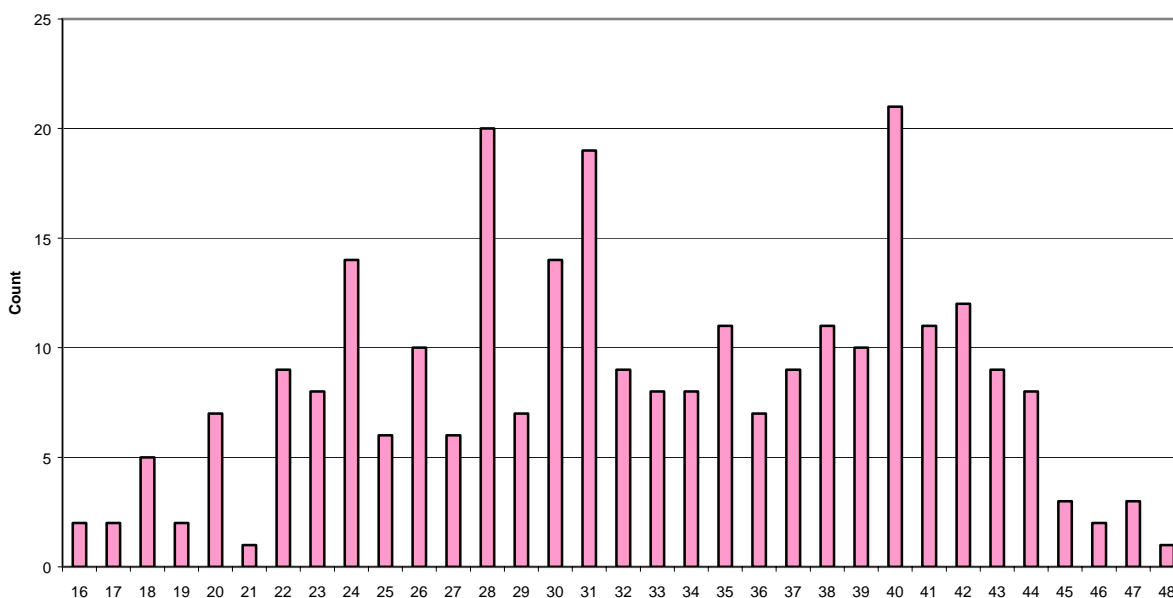

Age at Birth of Last Child - Females

Chart 5

Table 5 – Age of Childbearing - Males

	1st Child	Last Child
Count	304	304
Mean	29.461	33.780
Oldest	54	58

The child begetting pattern for men has the one surprise. Even though the mean age for men to beget their first child, 29.461 years, is some 4 years later than for women, 25.495 years, the mean age for men to beget their last child at 33.78 years is only slightly more than 1 year later than women's 32.61 years. What makes this surprising is that many of these men remarried after losing a wife, sometimes two or more times, and usually married women young enough to have children. Further, men's ability to beget children late into life, well beyond the menopause age of women, resulted in some men begetting children into their late 50's. (See Chart 6 and 7). Therefore, it would be expected that the mean age for men to beget their last child would be considerably later than for women. The explanation for this discrepancy seems to be in the fact that men did not, as a rule, remarry women considerably younger than themselves. In fact, when you review marriages, couple by couple, you will see that many, if not most, men who remarried after being widowed, married women their own age or slightly older than themselves. This was probably due to economic reasons as much as anything, as (1) older widows, often had substantial holdings in land and other assets, and (2) marrying younger women would have a higher probability of resulting in more children, which some men may not have wanted. Extra children from a second or third marriage made estate settlements difficult. Or (3) women their own age or older were all that was available as the younger women were, as we saw, married by 24.