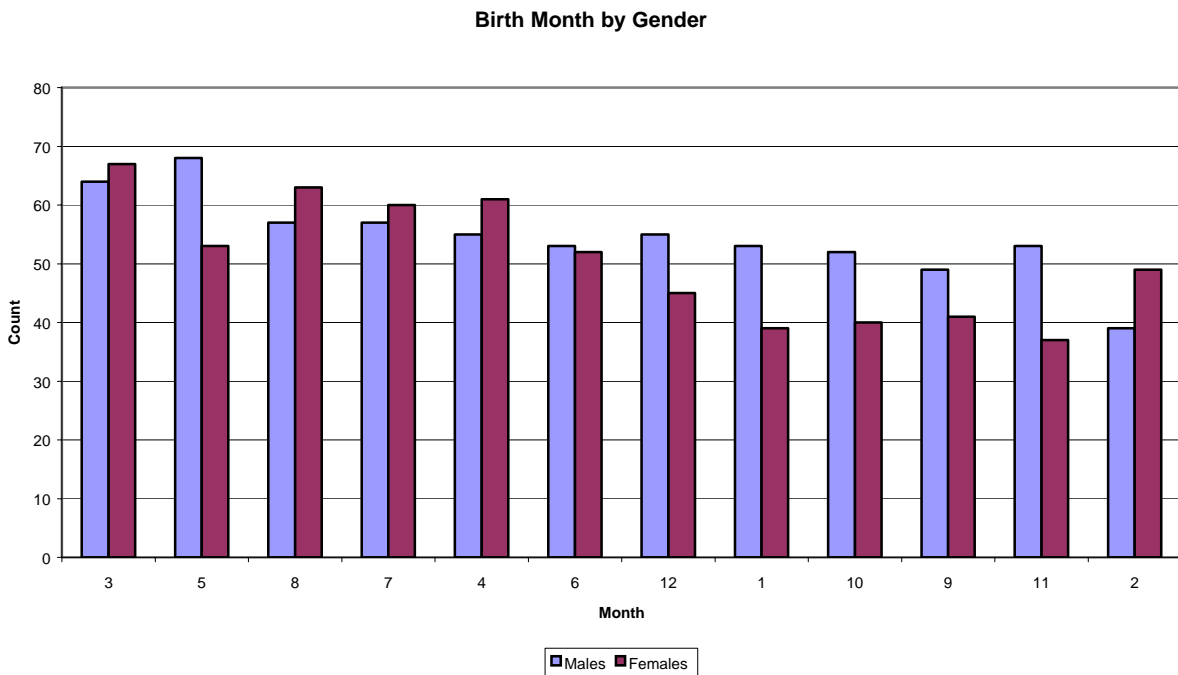

As can be seen, the months March (3) through and including August (8), representing 50% of the year, is the time frame when the majority (56%) of children were born. If we include September, this seven month period would represent 58% of the year and 63% of the births. Prima facie there would appear to be a selection process that resulted in the majority of births occurring in the warmer months. This is misleading, however, more children born during the colder months died in infancy or at birth than children born in the warmer months. Many children who died at or near birth were never named or recorded. When they were recorded it was simply “son (or daughter)– died in infancy” with no associated dates or data. In fact, as will be clear below, deaths in general were higher during the colder months. As for infancy and at birth deaths, the lack of antibiotics, lower nutritional levels, and the greater susceptibility to colds, flu and pneumonia during the colder months probably explains the data.

The data can also be looked at by gender:

Chart 2

This gender data tells a different story. Male births are more evenly spread throughout the year, whereas, female births are significantly tipped to the warmer parts of the year. Where 54% of males were born in the six warm months, nearly 59% of females were born in the same period. This difference of nearly 5% is significant and its explanation is not obvious. Even if the previous explanation involving unrecorded infant deaths in cold weather is accurate, why should girl babies be more susceptible to these seasonal diseases than boy babies? Could there be a cultural explanation? One interpretation of the data would be that more girls who died at birth or soon after went unrecorded than boys. There is a well known statistic in agrarian communities from anthropological studies that demonstrates that girl babies were considered less valuable, less wanted than boy babies, and girl infanticide (usually by exposure) was significantly higher as well. The interpretation of the data offered would indicate that less care was taken about