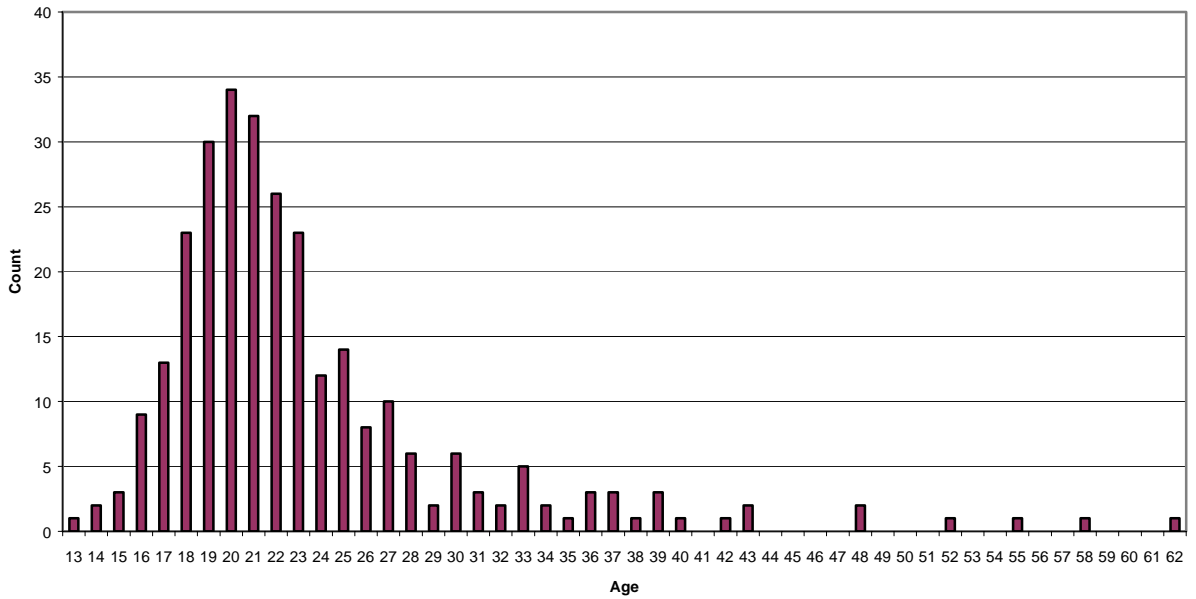

**Males - Age of 1st Marriage**

**Chart 3a**

Females - Age at 1st Marriage

Chart 3b

Males, on average, married some 2 and a half years later in life than females. The mean age of 23.3 and 25.9 for females and males respectively is fairly late in life compared to other sections of the United States for the same time period. This is consistent with other New England towns where a strong Puritan influence usually led to marriages occurring later than in non-Puritan or Catholic influenced areas of the country.