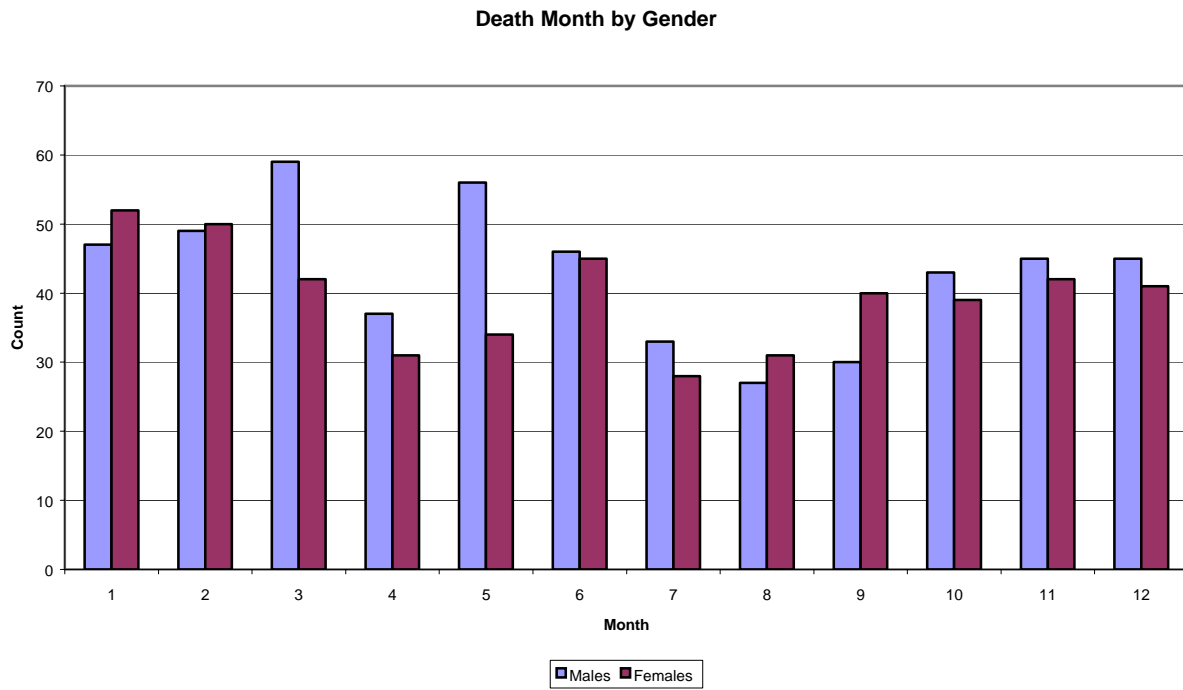

Diphtheria epidemic of 1863-1864 between October 4, 1863 and February 3, 1864, the Griffin family lost four members.

Chart 9

Genealogical Demographics by Family

A study was made of vital statistics for families with statistically significant populations. Statistically significant was defined as families with 9 or more members. Two families met this criteria but were removed from the statistics: The Greenleaf and Griffin families were removed because of the large loss of family members during the various epidemics severely skewed the resulting statistics for those families. The Wheeler family was excluded because of the fifteen members studied complete data was not available for ten of them. The families used in this part of the study are:

Last Name	Population
Ball	43
Bartlett	18
Barnard	11
Cilley	9
Colburn	9
Crosby	25
Cummings	10
Esty	14
Ferrin	22
George	17
Goodhue	16
Hardy	11
Hazelton	64
Hobart	41
Jewell	18
Jewett	15
Kendall	11
Lovejoy	13
Merrill	13
Morgan	9
Morse	10
Nevens	9
Norris	25
Noyes	19
Ordway	35
Phelps	11
Pierce	15
Pike	70
Powers	9
Putney	9
Ross	9
Smith	15
Walker	20
Wise	19
TOTAL	679