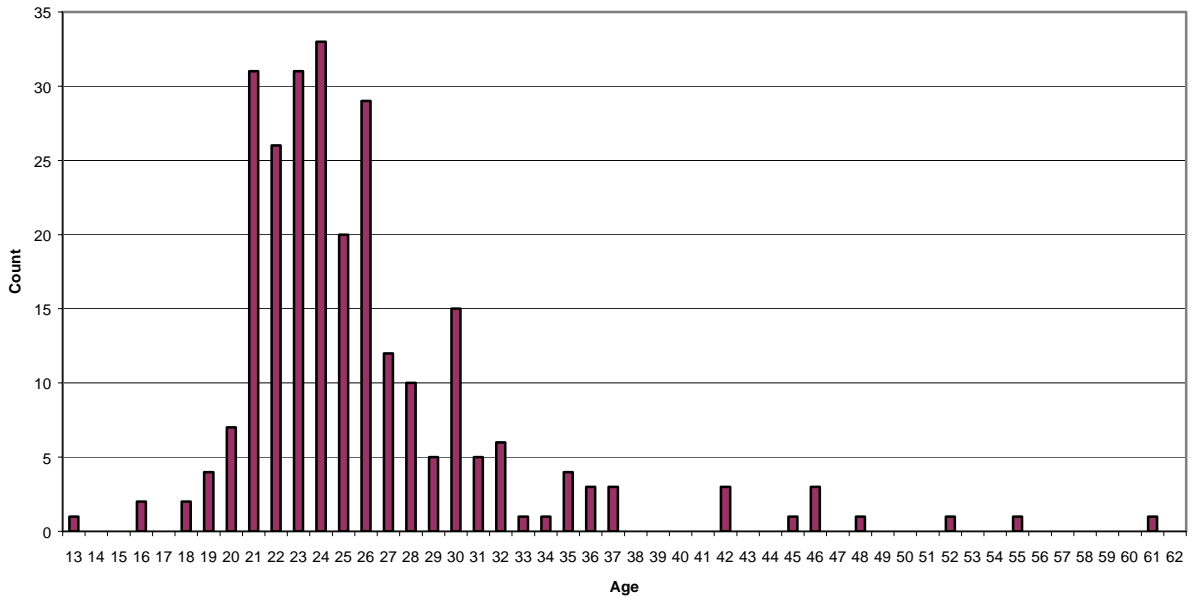

Females - Age at 1st Marriage

Table 4 Continued

Age at Marriage	Males	Females	Total
44	0	0	0
45	1	0	1
46	3	0	3
47	0	0	0
48	1	2	3
49	0	0	0
50	0	0	0
51	0	0	0
52	1	1	2
53	0	0	0
54	0	0	0
55	1	1	2
56	0	0	0
57	0	0	0
58	0	1	1
59	0	0	0
60	0	0	0
61	1	0	1
62	0	1	1
TOTALS	262	287	549

Males - Age of 1st Marriage

Chart 3a