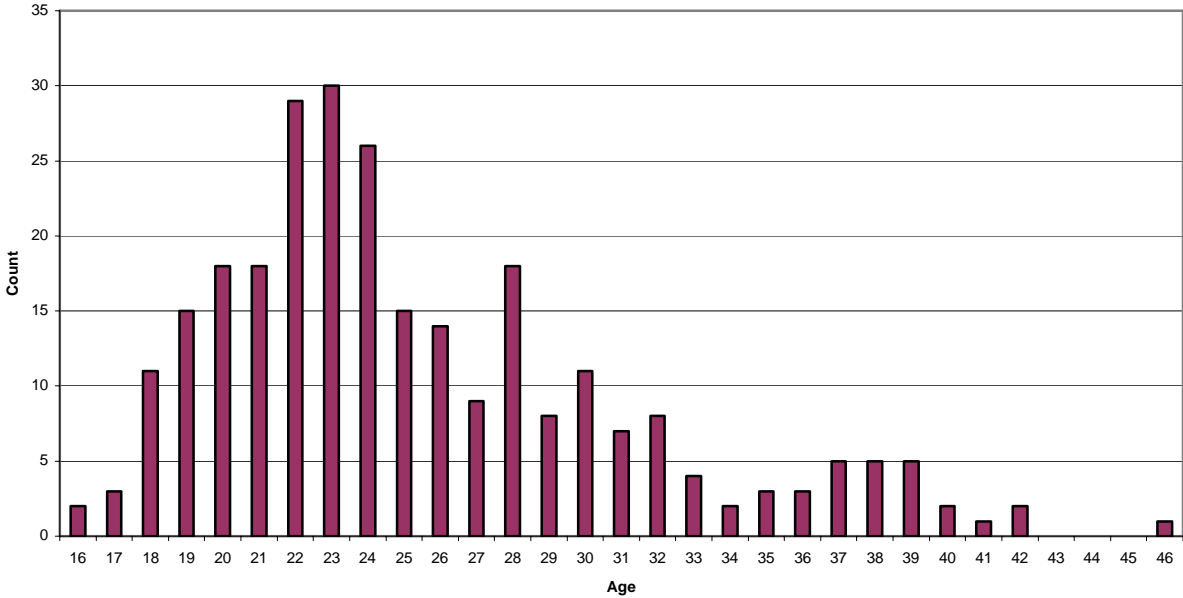

Child Birth Statistics

Table 5 – Age of Childbearing - Females

	1st Child	Last Child
Count	275	275
Mean	25.495	32.614
Oldest	46	48

Age at Birth First Child - Females

Chart 4

While it is not unusual to find in Chart 4 that most women were having their first child in their early twenties, given the mean age of marriage at 23.3 years, it is unusual to see so many women having children well into their late forties, as is evident in Chart 5 on the next page. The lack of, or the non-practice of, birth control methods can explain part of this late birthing, but it can be concluded that, in general, women were very healthy and fit to (a) have children that late, and (b) not have a high “died in child birth” statistic to go with it. As will be seen in the following section on Death Statistics, there was no unusual “died in child birth” statistic for forty year old women. So, it is concluded that women in Hebron during this period were physically very fit and healthy.